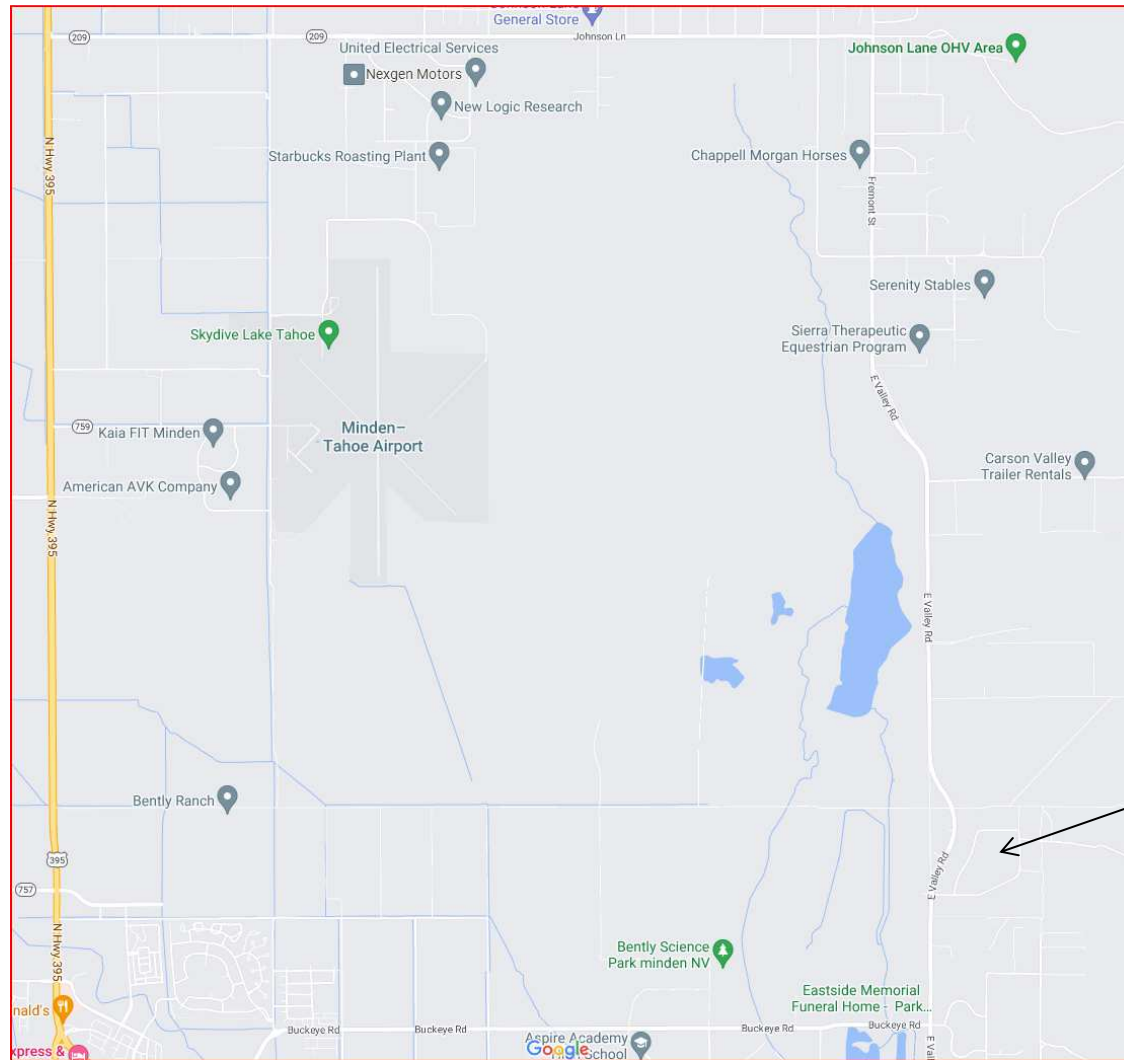

Finish

Parking

Registration

Start

Parking

Motorist Warning Sign

Take Johnson Lane Coming from Carson City. Turn south on Fremont->East Valley

Grandview
Estates

Take Buckeye coming out of Minden. Turn north on East Valley